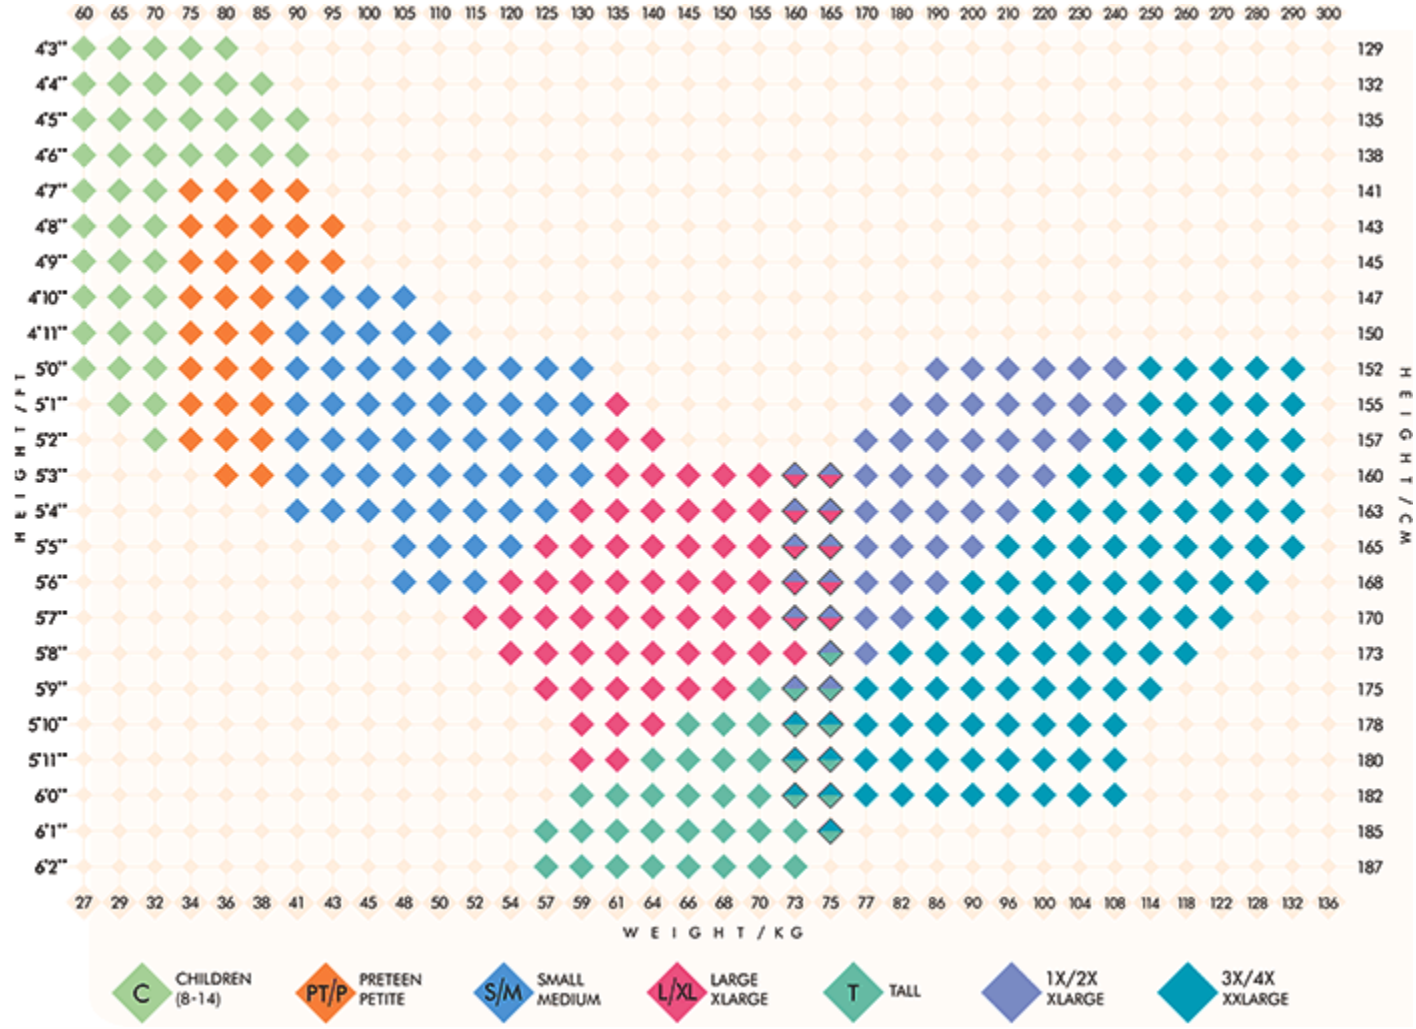

## RECITAL TIGHTS AND GARMENT BAG ORDER FORM

TIGHT STYLE	TIGHT COLOR <i>CIRCLE ONE</i>	CHILD XS/SMALL	CHILD SMALL/MEDIUM	CHILD MEDIUM/LARGE	ADULT SMALL/MEDIUM	ADULT LARGE/X-LARGE	COST	TOTAL
FULL FOOTED	PINK/SUNTAN						\$6.50	
FULL FOOTED	PINK/SUNTAN						\$7.50	
FOOTLESS	PINK/SUNTAN						\$9.00	
FOOTLESS	PINK/SUNTAN						\$10.50	
CONVERTIBLE	PINK/SUNTAN						\$10.25	
CONVERTIBLE	PINK/SUNTAN						\$11.00	
GARMENT BAG	BLACK	N/A	N/A	N/A	N/A	N/A	\$3.50	

\*\* PRICES REFLECT A 30% DISCOUNT OFF THE MSRP AND TAX IS INCLUDED IN THE PRICE.

# ADULT SIZE CHART

# GIRLS SIZE CHART